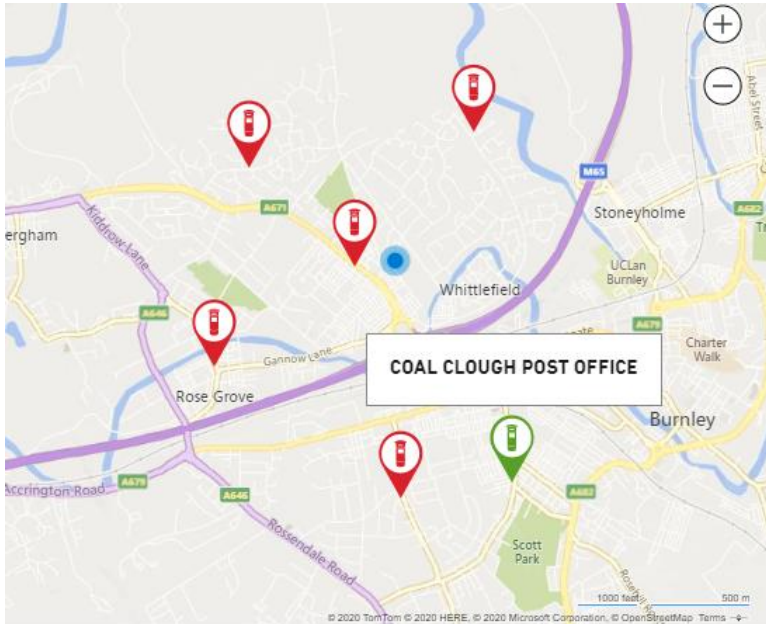

 **Last Collection at 16:30**

**COG LANE POST OFFICE**

BB11

0.7 miles

[Get directions](#)

 **Drop off a prepaid item or return**

**Last collection times**

<b>Monday-Friday</b>	<b>16:30</b>
Saturday	11:00

The latest times mail is accepted can vary - please see information displayed at the location

[View full page](#)

[← Back to results](#)

 **Last Collection at 17:00**

**COAL CLOUGH POST OFFICE**

BB11

0.7 miles

[Get directions](#)

 **Drop off a prepaid item or return**

**Last collection times**

<b>Monday-Friday</b>	<b>17:00</b>
Saturday	11:00

The latest times mail is accepted can vary - please see information displayed at the location