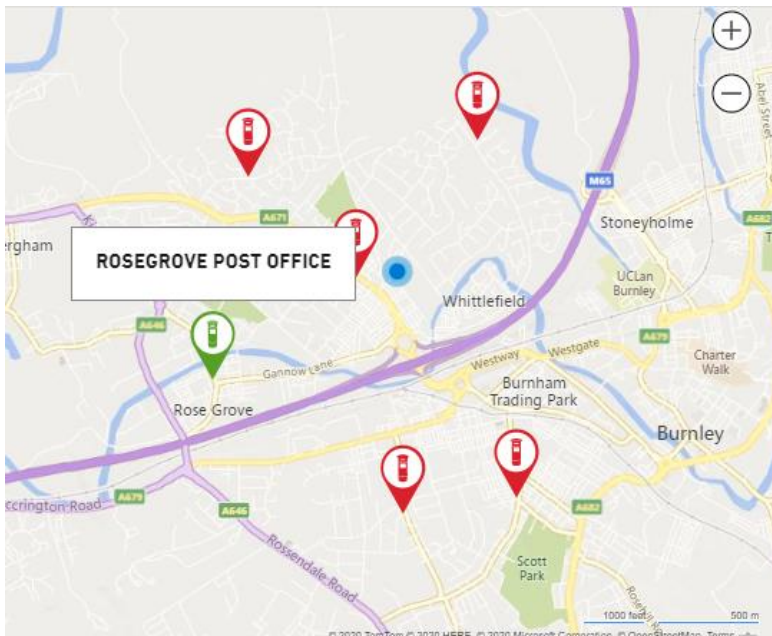

## THE MEADOWS

BB12

0.5 miles

[Get directions](#)

Drop off a prepaid item or return

**LAKELAND WAY**

BB12

0.6 miles

[Get directions](#)

**Drop off a prepaid item or return**

**Last collection times**

**Monday-Friday 17:15**  
 Saturday 11:00

The latest times mail is accepted can vary - please see information displayed at the location

[View full page](#)

[← Back to results](#)

**Last Collection at 16:45**

**ROSEGROVE POST OFFICE**

BB12

0.6 miles

[Get directions](#)

**Drop off a prepaid item or return**

 **Last Collection at 16:30**

**COG LANE POST OFFICE**

BB11

0.7 miles

[Get directions](#)

 **Drop off a prepaid item or return**

**Last collection times**

<b>Monday-Friday</b>	<b>16:30</b>
Saturday	11:00